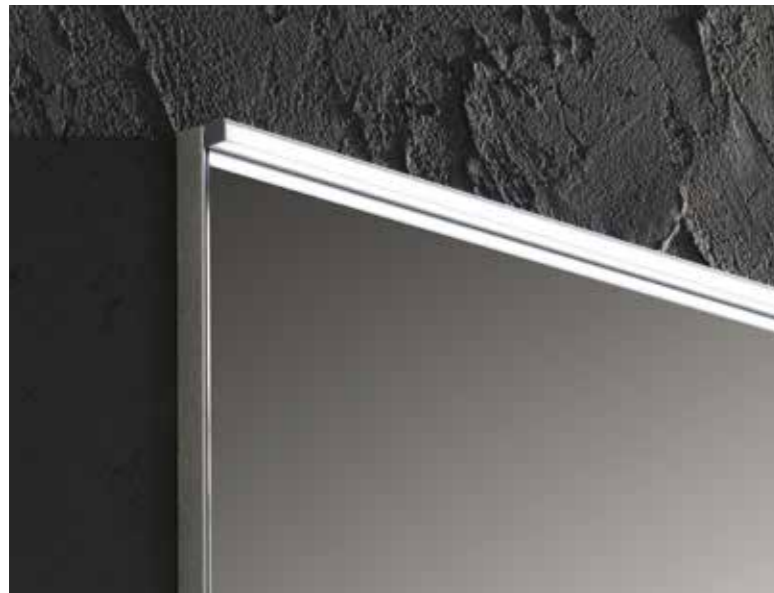

FA340 - FA348 (BLACK MATT VERSION)

STICK lamp by measure, fits ONLY SP900.
Dimensions: by meter
LED 10Watt/meter
12 V with trasformer
4200K°
IP44