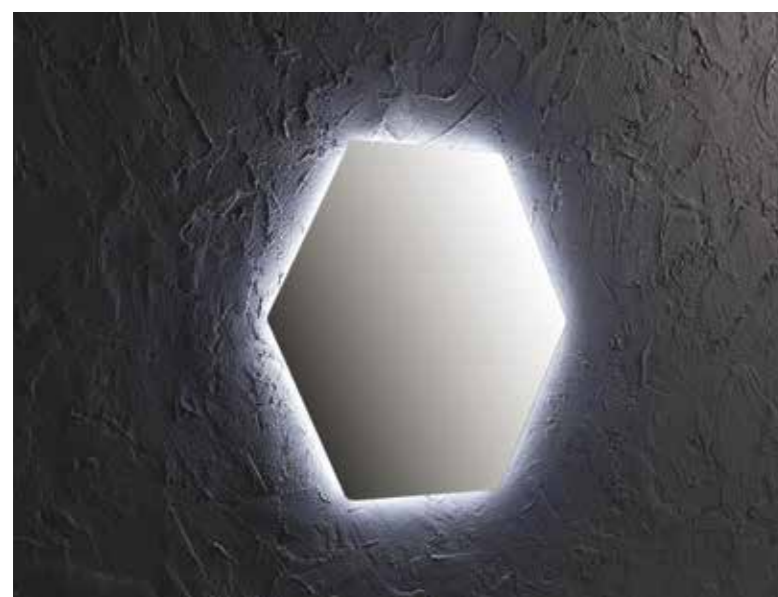

SP466 - SP467
 OTTAGONO SMALL mirror, with or without LED light.
 With no switch and socket.
 Dimensions: 80 x 80 cm

SP471 - SP472
 OTTAGONO BIG mirror, with or without LED light.
 With no switch and socket.
 Dimensions: 120 x 80 cm (reversible)