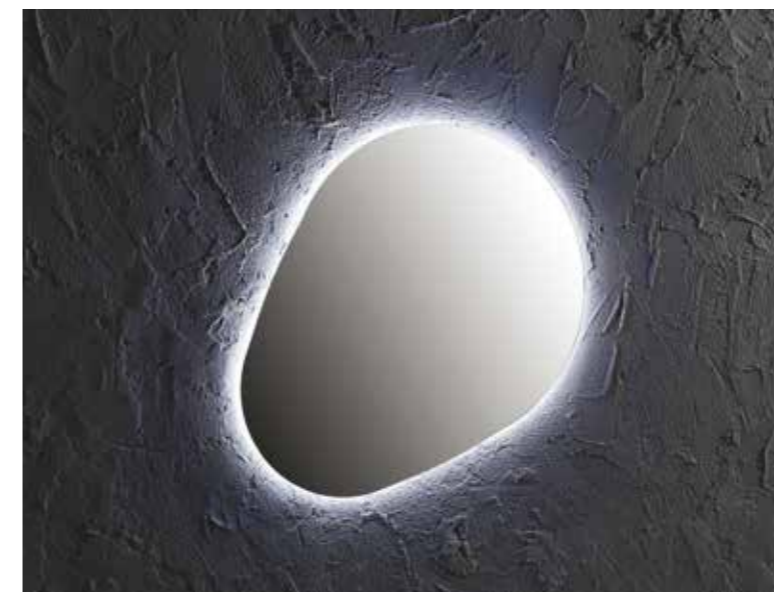

SP466 - SP467
 OTTAGONO SMALL mirror, with or without LED light.
 With no switch and socket.
 Dimensions: 80 x 80 cm

SP471 - SP472
 OTTAGONO BIG mirror, with or without LED light.
 With no switch and socket.
 Dimensions: 120 x 80 cm (reversible)

SP468 - SP469
 ESAGONO mirror, with or without LED light.
 With no switch and socket.
 Dimensions: 90 x 90 cm (reversible)

SG2080 - SG2140
 GAIA mirror, with LED light on sides, with glass sanded and rounded edges.
 With no switch and socket.
 Matches lamps: FA150-FA210-FA314-FA334
 Dimensions: from 80 to 140 cm